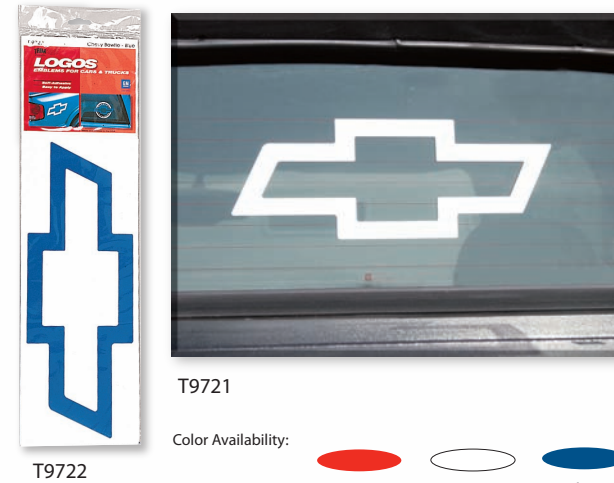

REAR WINDOW GRAPHICS

PART	DESIGN
T8800	Broken Glass
T8802	Race Flag
T8803	Jolly Roger Flag
T8805	Camouflage
T8807	American Flag
T8808	Flame

- You can see out, but they can't see in
- Heavy-duty weatherproof polyester film
- Easy to apply - just trim, peel and stick
- Fits most trucks

Shown Actual Size

- Bowtie Set available in these colors:
- Black
 - Silver
 - Red
 - Gold
 - White

LARGE CHEVY BOWTIE

PART	COLOR
T9720	Red
T9721	White
T9722	Blue

- Size: 15 1/4" wide x 6" tall
- Die-cut colored vinyl

Not Actual Size Shown

T9721

Color Availability:

T9722

T1972 Red
T1973 Silver

T1982 Silver set of 2
T1974 Red set of 2

MAGTAGS™

PART	DESCRIPTION	COLOR
T1972	Chevy Bowtie Large	Red
T1973	Chevy Bowtie Small	Silver
T1974	Small Chevy Bowtie Set	Red
T1982	Small Chevy Bowtie Set	Silver

- Magnetic decals easily apply and remove from any metal surface
- Great for automobiles, lockers, toolboxes, cabinets, and more
- 30 mil recommended strength for Automotive use

GENUINE CHEVROLET 6"

PART	DESCRIPTION	COLOR
T9710	Genuine Chevrolet	Silver/Blue/Gold