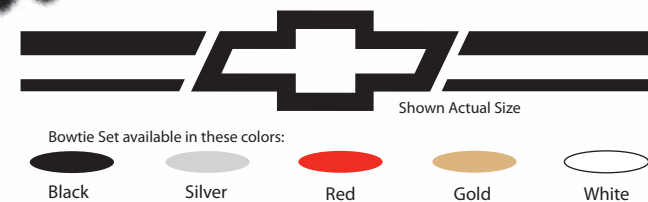

T8807 Shown

STRIPE APPLICATION KIT

PART	DESCRIPTION
T9011	APPLICATION KIT

- Professional quality striping tools
- Includes breakaway knife, application squeegee and 24-page pocket manual
- Simplify stripe and graphic application

LICENSED CHEVY PRODUCTS

- Popular licensed Chevy products
- Chevy trademark is ranked among top popular brands
- Brand loyalty
- New product additions

PART	DESCRIPTION
R65160	Chevy Bowtie - Silver
R65161	Chevy Bowtie - Red

R65160 actual size

STRIPE GRAF/X™

PART	SIZE
R65500	Chevy Bowtie Stripe Set - Black
R65501	Chevy Bowtie Stripe Set - Silver
R65502	Chevy Bowtie Stripe Set - Red
R65503	Chevy Bowtie Stripe Set - Gold
R65504	Chevy Bowtie Stripe Set - White

Shown Actual Size

- Bowtie Set available in these colors:
- Black
 - Silver
 - Red
 - Gold
 - White

LARGE CHEVY BOWTIE

PART	COLOR
T9720	Red
T9721	White
T9722	Blue

- Size: 15 1/4" wide x 6" tall
- Die-cut colored vinyl