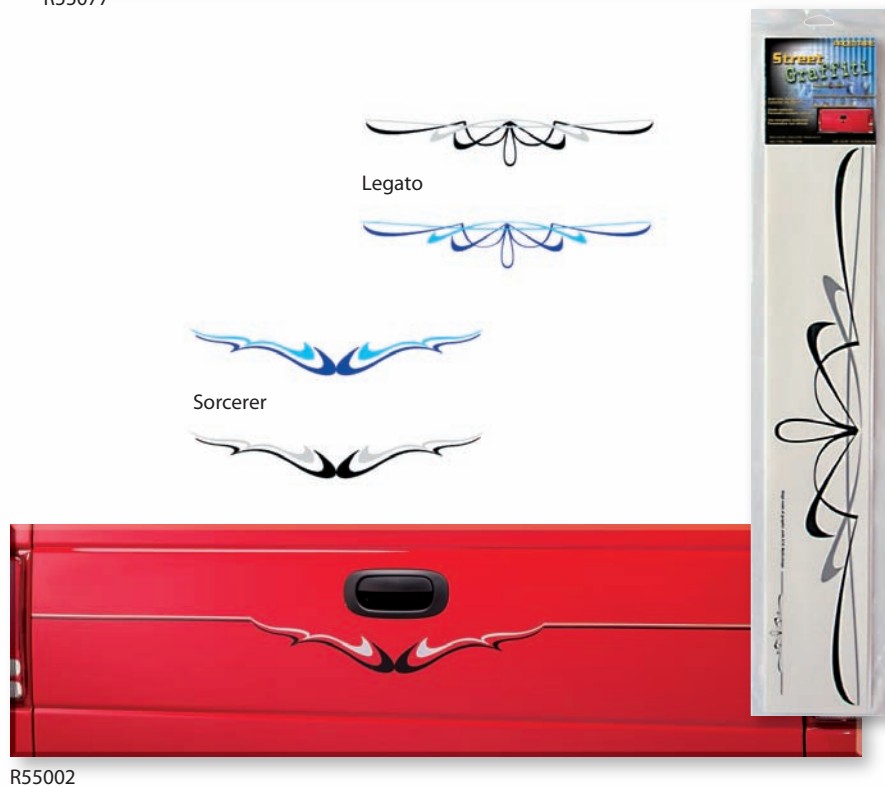

#### STRIPING KIT

PART	DESCRIPTION
R55075	Legato - Silver/Black
R55076	Legato - Light Blue/Blue
R55077	Sorcerer - Silver/Black
R55078	Sorcerer - Light Blue/Blue

- Color coordinated multi-stripe and graphic kits
- Great for new and used vehicles
- Customize trucks, SUVs, cars and vans
- Each side is 23<sup>3</sup>/<sub>8</sub>" x 11<sup>1</sup>/<sub>2</sub>" - right and left graphic included

#### TAILGATE GRAPHIC

PART	DESCRIPTION
R55000	Legato - Silver/Black
R55001	Legato - Light Blue/Blue
R55002	Sorcerer - Silver/Black
R55003	Sorcerer - Light Blue/Blue

- Multi-color design
- Add professional detail to trucks, SUVs, cars and semis
- Coordinates with graphic and stripe kit
- Graphic is 35<sup>5</sup>/<sub>8</sub>" x 22<sup>3</sup>/<sub>8</sub>"

## MOLDING REPAIR TAPE

PART	SIZE
T9040	1/2" x 5'
T9042	1/2" x 15'
T9044	7/8" x 5'
T9046	7/8" x 15'

- Easy, inexpensive fix for loose body side molding
- Strong, double sided OEM approved adhesive
- Multiple uses for the home, shop and vehicle

## CHROME BRITE™

PART	SIZE
T1818	3" x 5'

- Heat resistant foil tape
- Great for interior, engine and motorcycle trim
- Metallic for a cool, chrome look
- Self-adhesive, easy to apply